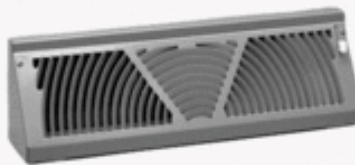

White Baseboard Diffuser