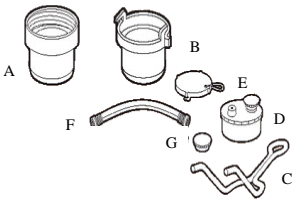

Aqua-Kem		
12927	8 oz. / 3 pk.	
12928	32 oz.	

Aqua-Kem Green		
16177	8 oz. / 4 pk.	

"TST"		
Total Sanitation Treatment		
12865	32 oz.	
12867	Gal.	

"TST" Measuring Bottle		
Total Sanitation Treatment		
12866	32 oz.	

RV Trine		
Bacterial Formula		
12870	2 oz. / 4 pk.	

RV Trine Concentrate		
12871	32 oz.	

RV Trine Dry		
88309	8 pk.	

RV Trine Drop-Ins		
While Supplies Last!		
88342	6 pk.	

RV/Marine Toilet Tissue		
12937	2 Ply	

Tank Wand Faucet Kit		
12877	6'	

Holding Tank Rinsers		
12878		

ABS Holding Tank & Accessories		
16 1/2"W x 46 1/2"L x 9 1/2"D		
12820		20 Gal.
22"W x 36"L x 8 1/2"D		
12822		21 Gal.
26"W x 38"L x 9"D		
12816		25 Gal.
26 3/4"W x 54 3/4"L x 9 7/8"D		
12819	30 Gal.	

Vent Ring	
12827	1 1/2"
12826	2"
3" FPT Tank Inlet	
12824	

Holding Tank Repair Kit		
11614		

Tote Tanks & Accessories		
20"Wx37"Lx11"D		
12670		10 Gal.
15"Wx37"Lx11"D		
12671		15 Gal.
11 7/8"Wx19 5/8"Lx7 1/2"D		
12672		22 Gal.
11 7/8"Wx19 5/8"Lx7 1/2"D		
12674	30 Gal.	

A	12678	Hose Adapter
B	13044	Hose Adapter
C	12679	Tow Handle
D	12680	3" Cap
E	13038	3" Bayonet Cap
F	12682	12" Hose
G	12964	Hose Cap